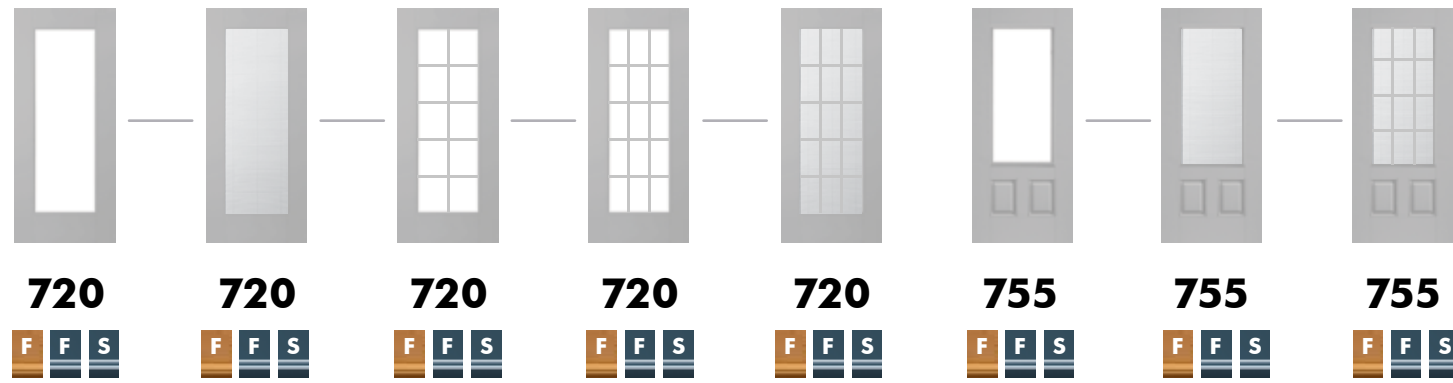

STYLE

F TEXTURED FIBERGLASS
(OAK GRAIN UNLESS OTHERWISE NOTED.)

F SMOOTH FIBERGLASS

S STEEL (SMOOTH)

SIDELITES