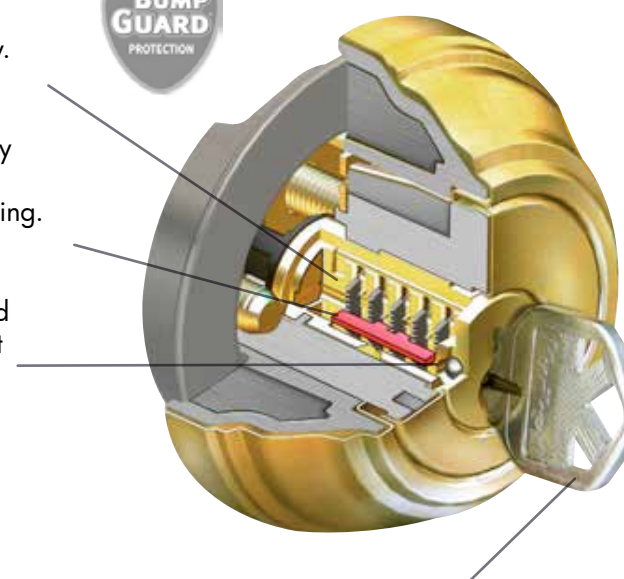

STEEL REINFORCEMENT PLATE

Constructed from cadmium plate steel, our reinforcement plate provides further security around the deadbolt.

HARDWARE

A door is only as strong and safe as its hardware...

ENDURA Z-ARTICULATING CAP SILL & SWEEP

Spring-loaded and automatically adjusts, delivering constant protection against leaks, drafts, and insects, even when conditions aren't perfect or change over time.

THERE ARE TIMES TO PLAY IT

SAFE

It seems obvious... and yet, not everyone gets it. Northeast does. A door is only as strong and safe as its hardware. Every Camelot® entry door is built using Kwikset®, the obvious choice for safety and ease of use.

SUPERIOR LOCK-PICK RESISTANCE

NEW TECHNOLOGY
Locking bar, racks and pins are made out of stainless steel for increased strength and durability.

BUMPGUARD™
Patented side locking bar technology replaces a traditional pin & tumbler design to protect against lock bumping.

DRILL RESISTANCE
Cylinder uses two steel balls inserted into the front of the key face to resist attack from drilling.

KEY IT YOURSELF
With the included Learn Tool, the lock is rekeyable in less than 30 seconds, without removing it from the door.