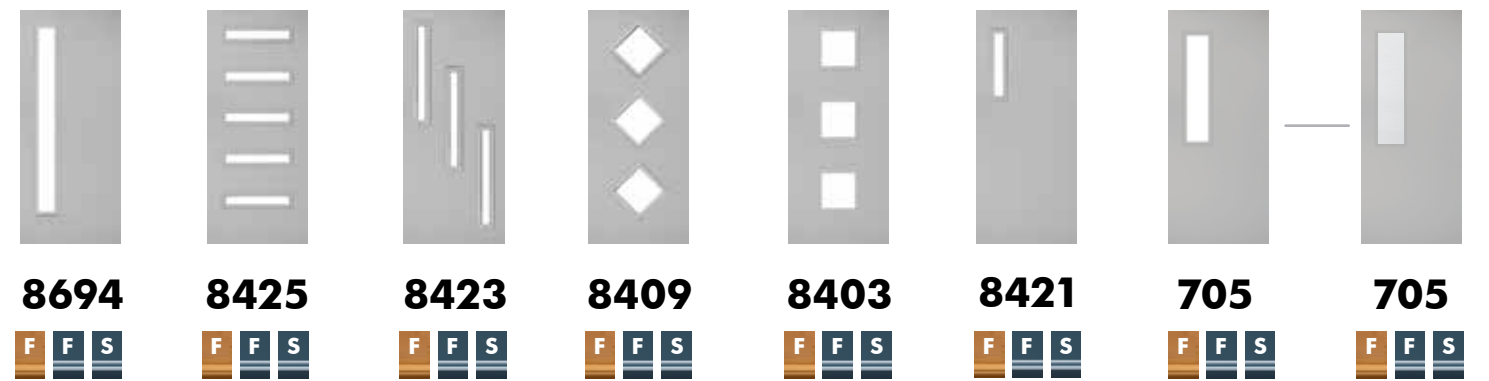

STYLE

F TEXTURED FIBERGLASS
(OAK GRAIN UNLESS OTHERWISE NOTED.)

F SMOOTH FIBERGLASS

S STEEL (SMOOTH)

SIDELITES

HARDWARE

HANDLESETS

LEVERS / KNOBS