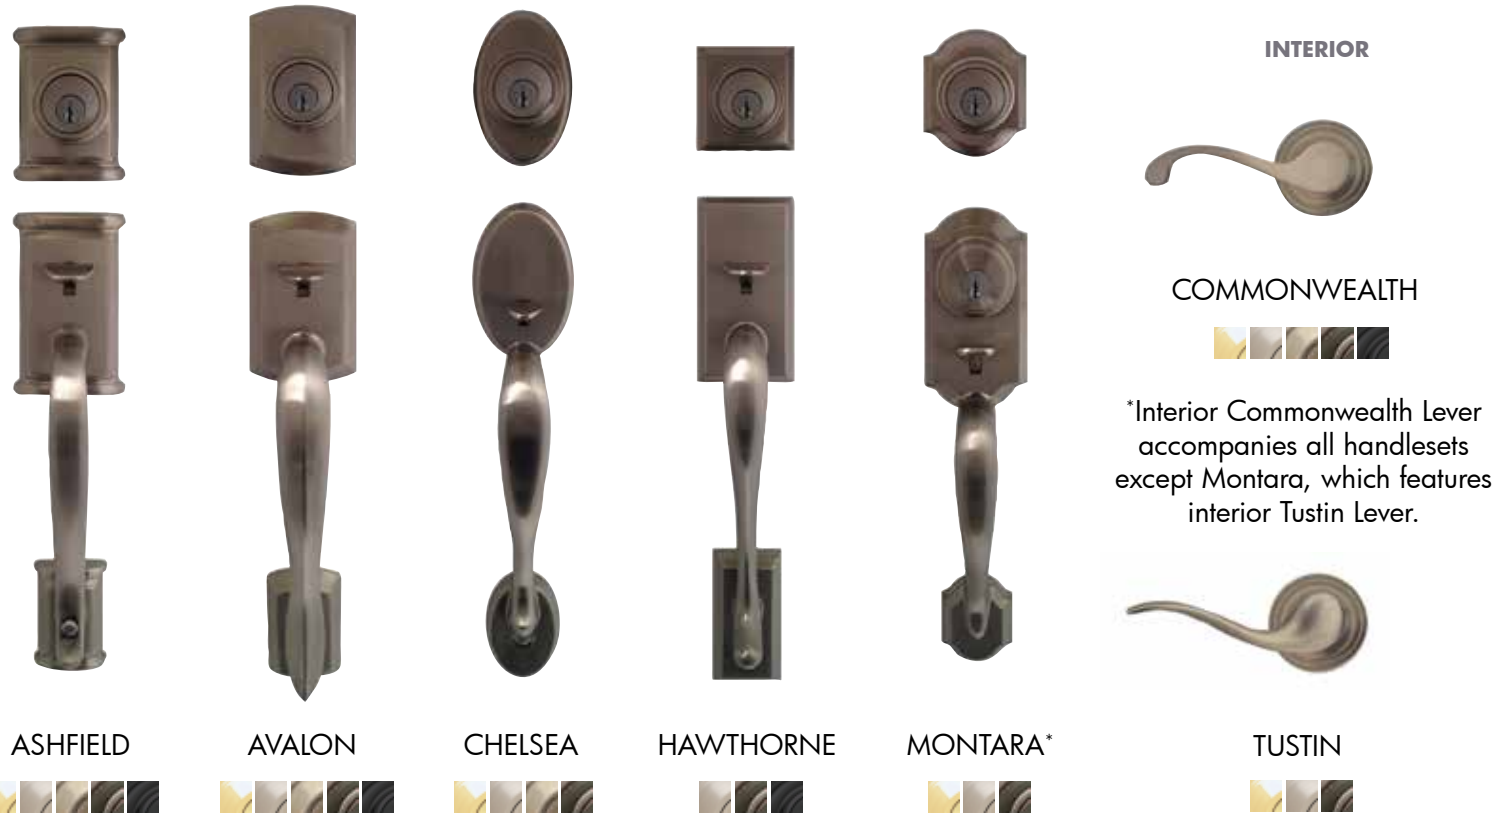

PLANK
715

PLAIN
701

PLAIN 3 PANELS
501 506

LET'S STAY TOGETHER.

For a home in the right environment the right choice may be found in our selection of solid doors.
Rock-solid. No glass. A beautiful, uncut object of protection.
Combine a solid door with solid side panels, or with one of the partial or full sidelite selections.

STYLE

F TEXTURED FIBERGLASS
(OAK GRAIN UNLESS OTHERWISE NOTED.)

F SMOOTH FIBERGLASS

S STEEL (SMOOTH)

SIDELITES

HARDWARE

HANDLESETS

LEVERS / KNOBS

DEADBOLTS

ACCESSORIES

FINISH AVAILABILITY

	POLISHED BRASS (LO3*/US3)	SATIN NICKEL (US15)	ANTIQUE BRASS (US5)	VENETIAN BRONZE (US11P)	IRON BLACK (US514)
--	---------------------------	---------------------	---------------------	-------------------------	--------------------

HANDLESETS

ASHFIELD	●	●	●	●	●
AVALON	●	●	●	●	●
CHELSEA	●	●	●	●	●
HAWTHORNE	●	●	●	●	●
MONTARA	●	●	●	●	●

LEVERS / KNOBS

COMMONWEALTH	●	●	●	●	●
HALIFAX	●	●	●	●	●
MILAN	●	●	●	●	●
SMART CODE ENTRY LEVER	●	●	●	●	●
HANCOCK STYLE ENTRY KNOB	●	●	●	●	●