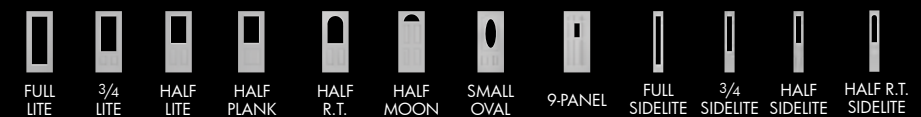

Due to the effects of heat, light, age and the printing process, samples shown here may vary slightly in color or sheen from the actual materials.

STYLE SURFACE GLASS COLOR HARDWARE
729 | TEXTURED FIBERGLASS | BEVEL CLUSTER ● 8 | TUXEDO GRAY | AVALON, POLISHED BRASS

GLASS AVAILABLE FOR