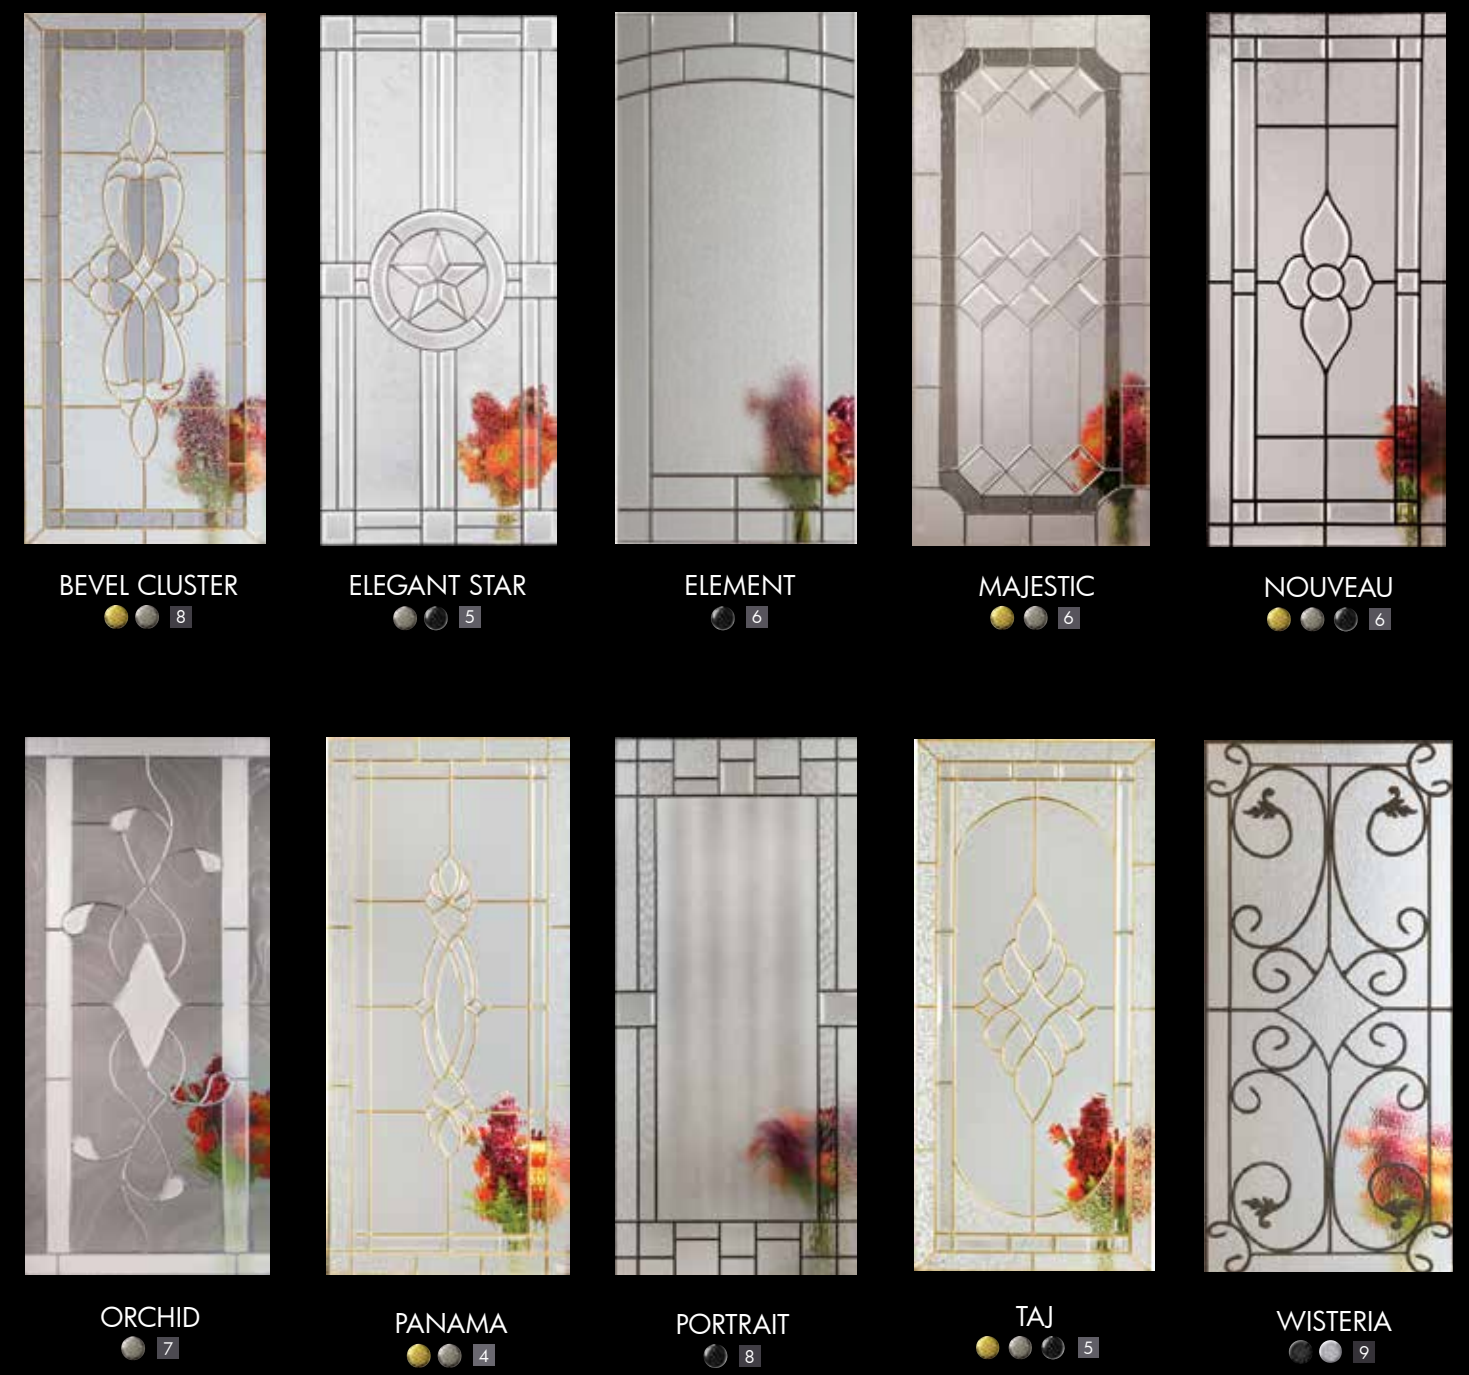

STYLE GLASS SURFACE COLOR HARDWARE
755 | ORCHID ● 7 | STEEL (SMOOTH) | FRENCH VANILLA | HALIFAX LEVER & DEADBOLT, IRON BLACK

1. COMPONENTS
2. CLEAR BEVELS
   - PEBBLE
   - GRAY BAROQUE
   - PEBBLE BEVEL

SEE MATCHING SIDELITES FOR THESE DECORATIVE GLASS STYLES ON PAGES 60-61. MATCHING IS RECOMMENDED WHENEVER AVAILABILITY ALLOWS. Due to the effects of heat, light, age and the printing process, samples shown here may vary slightly in color or sheen from the actual materials.