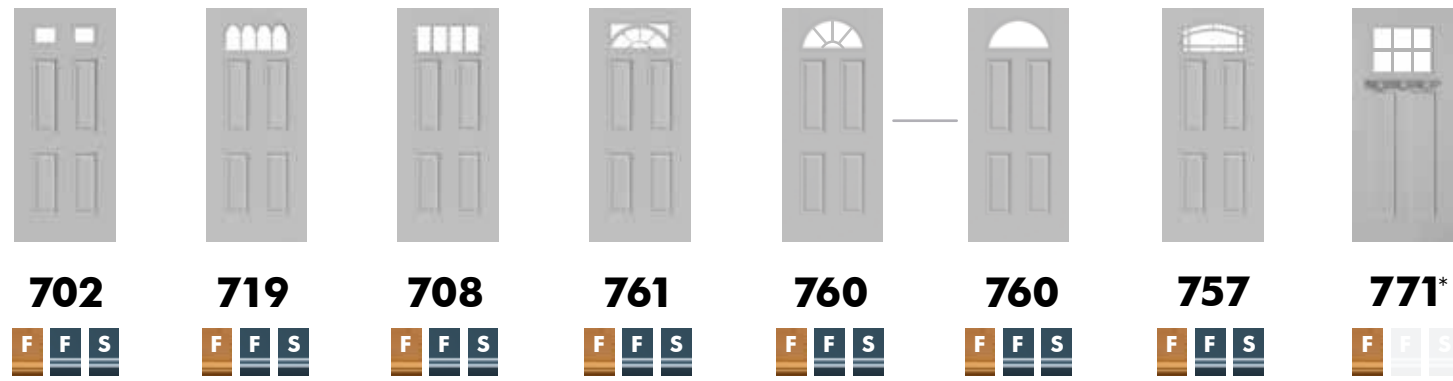

STYLE

F TEXTURED FIBERGLASS
(OAK GRAIN UNLESS OTHERWISE NOTED.)

F SMOOTH FIBERGLASS

S STEEL (SMOOTH)

SIDELITES