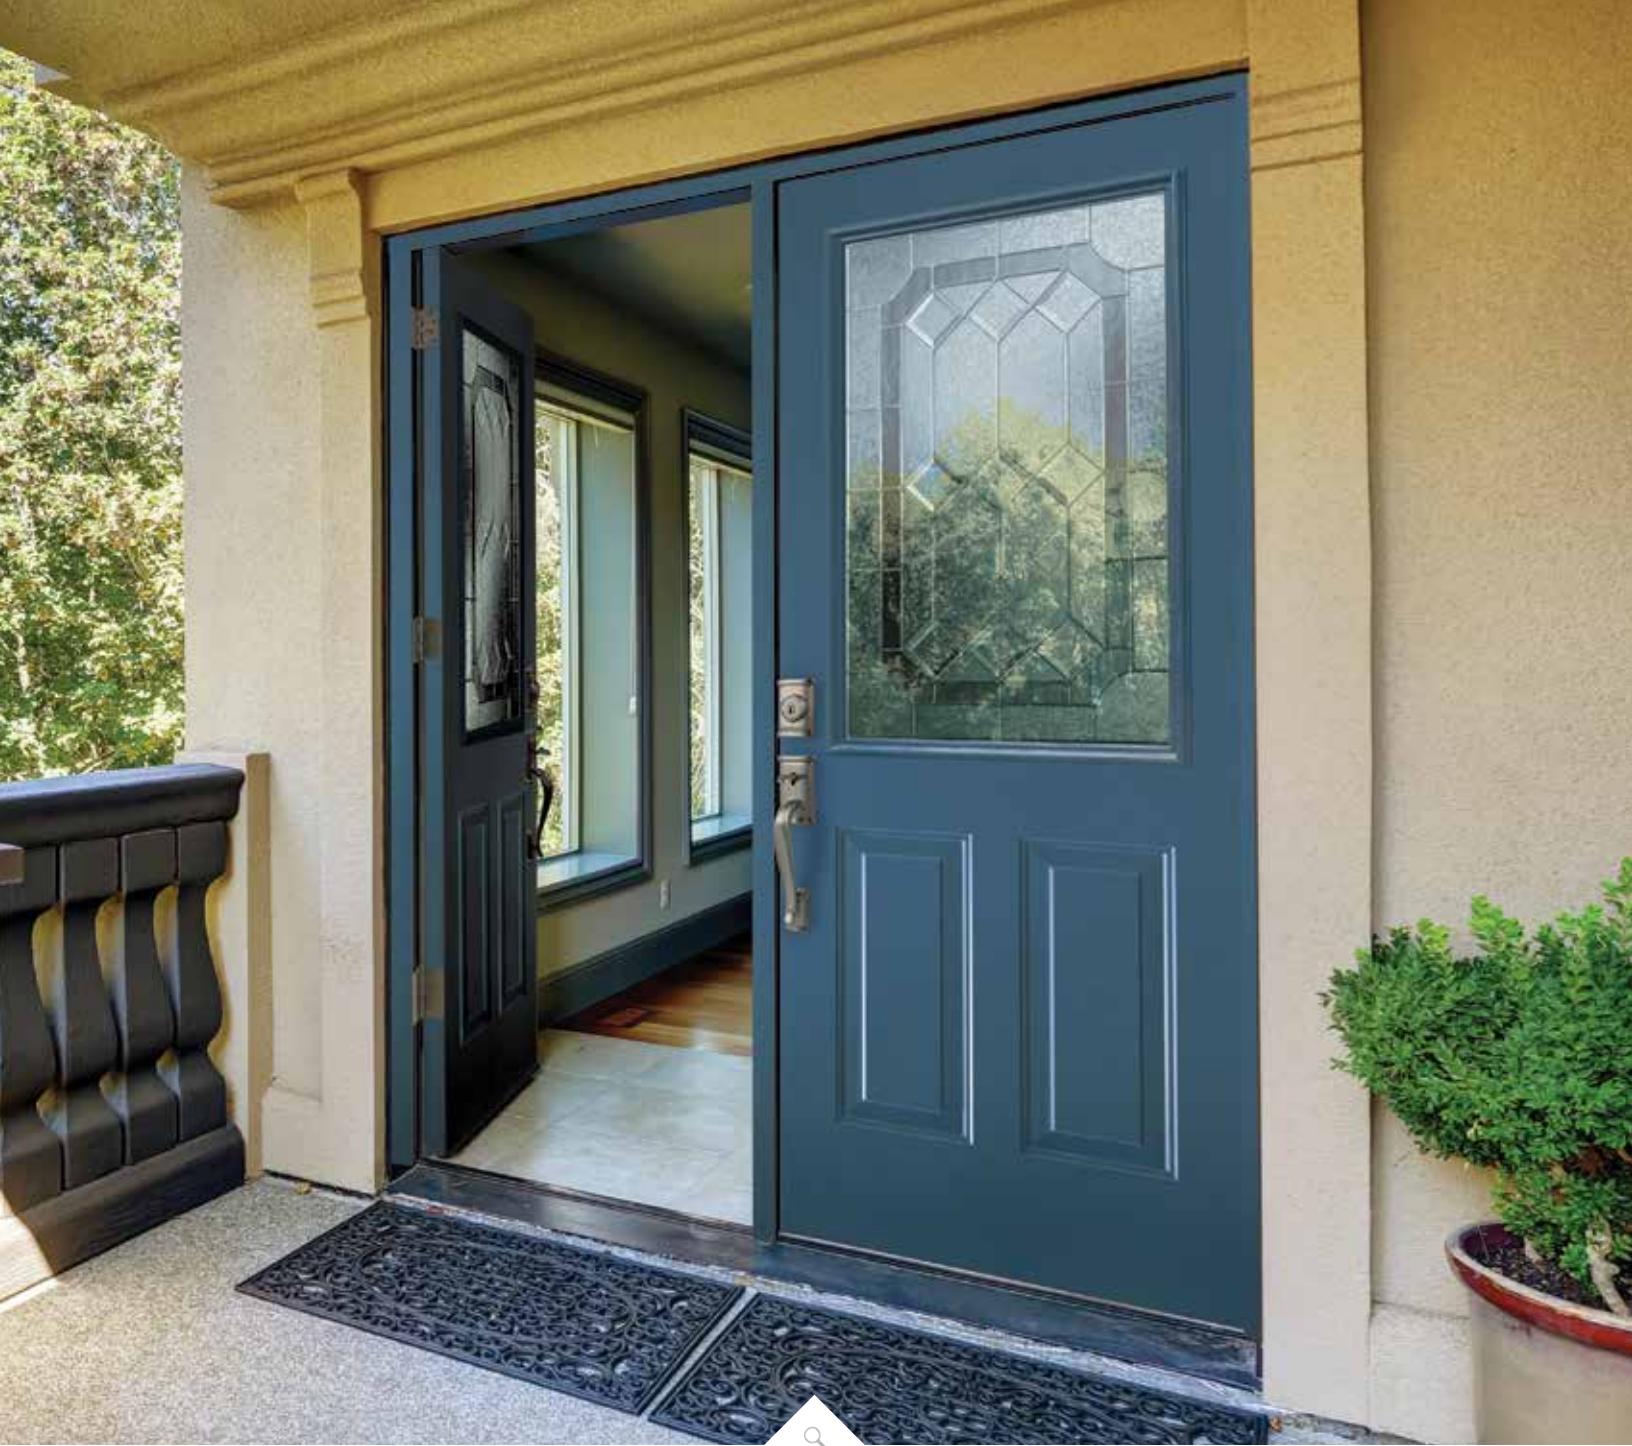

HALF LITE

STYLE GLASS SURFACE COLOR HARDWARE
710 | MAJESTIC | STEEL (SMOOTH) | CLASSIC BLUE | ASHFIELD, SATIN NICKEL

COMPONENTS

- GRAY SOFT WAVE
- GLUE CHIP
- GLUE CHIP BEVEL

SEE MATCHING SIDELITES FOR THESE DECORATIVE GLASS STYLES ON PAGES 60-61. MATCHING IS RECOMMENDED WHENEVER AVAILABILITY ALLOWS. Due to the effects of heat, light, age and the printing process, samples shown here may vary slightly in color or sheen from the actual materials.

CAMING
BRASS PLATINUM BLACK W. IRON SILV. W. IRON

PRIVACY RATING
1 2 3 4 5 6 7 8 9