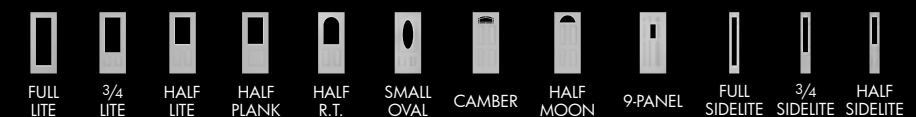

STYLE SURFACE GLASS COLOR HARDWARE
714 | STEEL (SMOOTH) | NOUVEAU 6 | WHITE | KNOB & DEADBOLT, ANTIQUE BRASS

GLASS AVAILABLE FOR

STYLE GLASS SURFACE COLOR HARDWARE
714 | MAJESTIC | TEXTURED FIBERGLASS | WALNUT | MONTARA, POLISHED BRASS