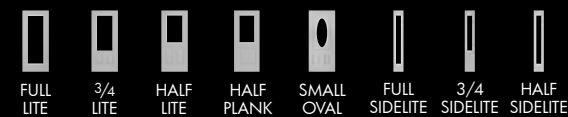

Due to the effects of heat, light, age and the printing process, samples shown here may vary slightly in color or sheen from the actual materials.

STYLE SURFACE GLASS COLOR HARDWARE
755 | TEXTURED FIBERGLASS | WISTERIA ● ● ● | MAHOGANY | KNOB & DEADBOLT, V. BRONZE

GLASS AVAILABLE FOR