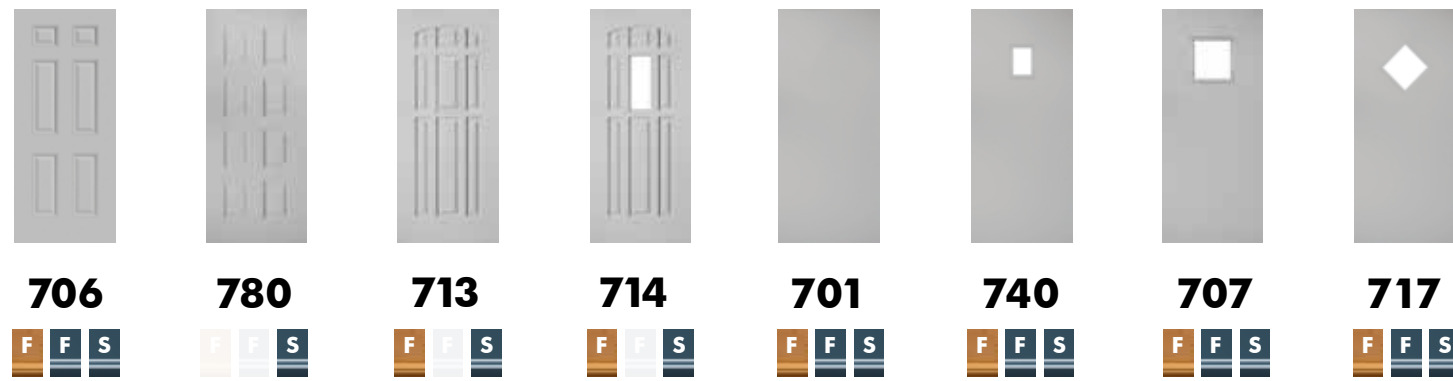

STYLE

F TEXTURED FIBERGLASS
(OAK GRAIN UNLESS OTHERWISE NOTED.)

F SMOOTH FIBERGLASS

S STEEL (SMOOTH)

SIDELITES